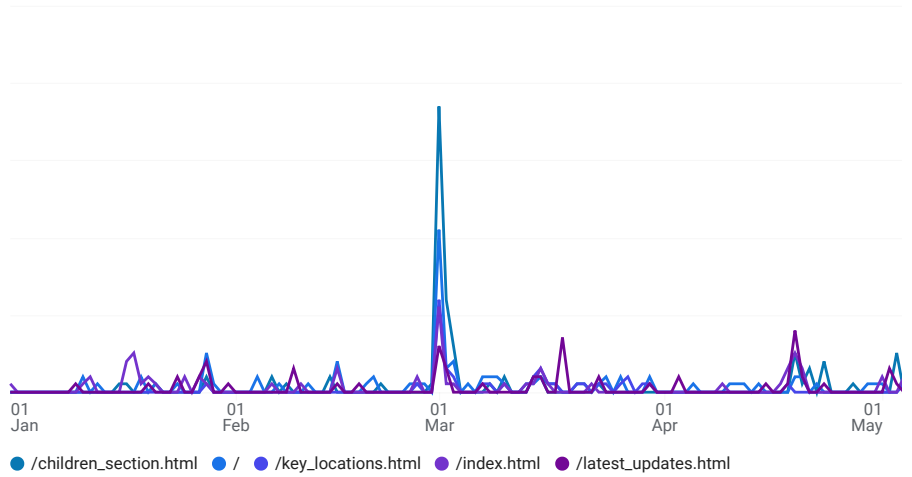

This property is not fully set up. You can complete the recommended setup checklist in the Setup Assistant. [Learn more](#) [Complete setup](#)

- Reports snapshot
- Real-time
- Life cycle
 - Acquisition
 - Engagement
 - Overview
 - Events
 - Conversions
 - Pages and screens**
 - Landing page
 - Monetisation
 - Retention
- User
 - Demographics
 - Tech

A | Pages and screens: Page path and screen class

Views by Page path and screen class over time

Search...

	Page path and screen class	Views	Users
		1,707 100% of total	852 100% of total
1	/children_section.html	124	99
2	/	117	96
3	/key_locations.html	116	74
4	/index.html	97	55
5	/latest_updates.html	89	53
6	/index-m.html	84	59
7	/age_of_the_princes/laws_of_hywel_dda.html	71	51
8	/uprising/battle_of_pwllmelyn-m.html	58	48
9	/children_section-m.html	57	28
10	/forthcoming_events.html	35	14